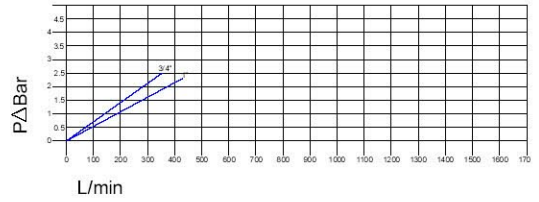

VCR SERIES

- ☛ Designed for the elevation systems on trucks.
- ☛ Reduced drop pressure.
- ☛ Available with Poppet Valve.
- ☛ BSP threads, other threads under request.
- ☛ Sectors: Industrial.

Compatible With: FASTER CVE EDBRO