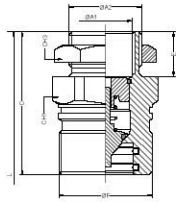

DN	ØA1	ØA2	Abc		CH1 mm	CH2 mm	C mm	ØF mm	L mm
20	3/4" BSP		201.11114AE	250Bar	46	50	78	44	138

25	1" BSP		201.11115AF	230Bar	55	50	83	53,30	148
----	--------	--	-------------	--------	----	----	----	-------	-----

DN	ØA2	Abc		CH1 mm	C mm	ØF mm	L mm
----	-----	-----	--	--------	------	-------	------

20	3/4" BSP	201.11114BF	250Bar	46	68	44	118,50
----	----------	-------------	--------	----	----	----	--------

DN	ØA1	Abc		E/C mm	B mm	ØD mm	L mm
----	-----	-----	--	--------	------	-------	------

DN	ØA1	ØA2	Abc		E/C mm	B mm	ØD mm	L mm
----	-----	-----	-----	--	--------	------	-------	------

20	3/4" BSP		201.12114BF	250Bar	33	74	117	118,50
----	----------	--	-------------	--------	----	----	-----	--------

SERIES	MATERIAL	PART	CLOSING	O-RING	SIZE	THREAD
VCR	201.	1 CARBON ST.	1 MALE	1 POPPET V.	0 WITHOUT	4 3/4" 20
			2 FEMALE		1 NBR	5 1" 25
					2 VITON	

2 letters as per Table OF Threads.

- ⊗ Manufactured in carbon steel.
- ⊗ Designed for the protection of female and male parts during the disconnection.