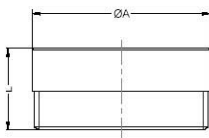

DN	Abc	ØA mm	L mm
20	201.1504AA	45	25

25	201.1505AA	55	25

SERIES	MATERIAL	PART	COLOUR	SIZE	STANDARD						
VCR	201.	1	CARBON ST.	3	PLUG	0	WITHOUT	4	3/4"	20	AA AB
		4	CAP	3	YELLOW	5	1"	25			
		5	PARKING