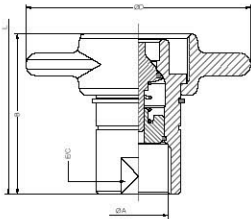

DN	ØA1	ØA2	Abc		CH1 mm	CH2 mm	C mm	ØF mm	L mm
20	3/4" BSP		201.11114AE	250Bar	46	50	78	44	138

25	1" BSP		201.11115AF	230Bar	55	50	83	53,30	148
----	--------	--	-------------	--------	----	----	----	-------	-----

DN	ØA2	Abc		CH1 mm	C mm	ØF mm	L mm
----	-----	-----	--	--------	------	-------	------

20	3/4" BSP	201.11114BF	250Bar	46	68	44	118,50
----	----------	-------------	--------	----	----	----	--------

DN	ØA1	Abc		E/C mm	B mm	ØD mm	L mm
----	-----	-----	--	--------	------	-------	------

DN	ØA1	ØA2	Abc		E/C mm	B mm	ØD mm	L mm
----	-----	-----	-----	--	--------	------	-------	------

20	3/4" BSP		201.12114BF	250Bar	33	74	117	118,50
----	----------	--	-------------	--------	----	----	-----	--------

SERIES	MATERIAL	PART	CLOSING	O-RING	SIZE	THREAD
VCR	201.	1 CARBON ST.	1 MALE	1 POPPET V.	0 WITHOUT	4 3/4" 20
			2 FEMALE		1 NBR	5 1" 25
					2 VITON	

2 letters as per Table OF Threads.

- ⊗ Manufactured in carbon steel.
- ⊗ Designed for the protection of female and male parts during the disconnection.