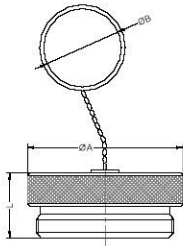

DN	ØA2	Abc		CH1 mm	C mm	ØF mm	L mm
----	-----	-----	--	--------	------	-------	------

20	3/4" BSP	201.11114BF	250Bar	46	68	44	118,50
----	----------	-------------	--------	----	----	----	--------

DN	ØA1	Abc		E/C mm	B mm	ØD mm	L mm
----	-----	-----	--	--------	------	-------	------

DN	ØA1	ØA2	Abc		E/C mm	B mm	ØD mm	L mm
----	-----	-----	-----	--	--------	------	-------	------

20	3/4" BSP		201.12114BF	250Bar	33	74	117	118,50
----	----------	--	-------------	--------	----	----	-----	--------

SERIES	MATERIAL	PART	CLOSING	O-RING	SIZE	THREAD
VCR	201.	1 CARBON ST.	1 MALE	1 POPPET V.	0 WITHOUT	4 3/4" 20
			2 FEMALE		1 NBR	5 1" 25
					2 VITON	

2 letters as per Table OF Threads.

- ⊗ Manufactured in carbon steel.
- ⊗ Designed for the protection of female and male parts during the disconnection.

PLUG

DN	Abc	ØA mm	L mm	ØB mm
20	201.1334AA	50	25	42

25	201.1335AA	60	25	50
----	------------	----	----	----

CAP

DN	Abc	ØA mm	L mm	ØB mm
20	201.1434AA	48	13	42

25	201.1435AA	60	18	50
----	------------	----	----	----