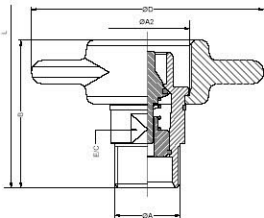

DN	ØA1	ØA2	Abc		CH1 mm	CH2 mm	C mm	ØF mm	L mm
20	3/4" BSP		201.11114AE	250Bar	46	50	78	44	138

25	1" BSP		201.11115AF	230Bar	55	50	83	53,30	148
----	--------	--	-------------	--------	----	----	----	-------	-----

DN	ØA2	Abc		CH1 mm	C mm	ØF mm	L mm
----	-----	-----	--	--------	------	-------	------

20	3/4" BSP	201.11114BF	250Bar	46	68	44	118,50
----	----------	-------------	--------	----	----	----	--------

DN	ØA1	Abc		E/C mm	B mm	ØD mm	L mm
----	-----	-----	--	--------	------	-------	------

DN	ØA1	ØA2	Abc		E/C mm	B mm	ØD mm	L mm
----	-----	-----	-----	--	--------	------	-------	------

20	3/4" BSP		201.12114BF	250Bar	33	74	117	118,50
----	----------	--	-------------	--------	----	----	-----	--------

SERIES	MATERIAL	PART	CLOSING	O-RING	SIZE	THREAD
VCR	201.	1 CARBON ST.	1 MALE	1 POPPET V.	0 WITHOUT	4 3/4" 20
			2 FEMALE		1 NBR	5 1" 25
					2 VITON	

2 letters as per Table OF Threads.

- ⊗ Manufactured in carbon steel.
- ⊗ Designed for the protection of female and male parts during the disconnection.