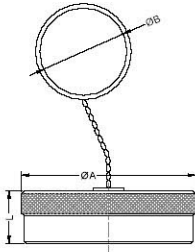

DN	ØA2	Abc		CH1 mm	C mm	ØF mm	L mm
----	-----	-----	--	--------	------	-------	------

20	3/4" BSP	201.11114BF	250Bar	46	68	44	118,50
----	----------	-------------	--------	----	----	----	--------

DN	ØA1	Abc		E/C mm	B mm	ØD mm	L mm
----	-----	-----	--	--------	------	-------	------

DN	ØA1	ØA2	Abc		E/C mm	B mm	ØD mm	L mm
----	-----	-----	-----	--	--------	------	-------	------

20	3/4" BSP		201.12114BF	250Bar	33	74	117	118,50
----	----------	--	-------------	--------	----	----	-----	--------

SERIES	MATERIAL	PART	CLOSING	O-RING	SIZE	THREAD
VCR	201.	1 CARBON ST.	1 MALE	1 POPPET V.	0 WITHOUT	4 3/4" 20
			2 FEMALE		1 NBR	5 1" 25
					2 VITON	

2 letters as per Table OF Threads.

- ⊗ Manufactured in carbon steel.
- ⊗ Designed for the protection of female and male parts during the disconnection.

PLUG

DN	Abc	ØA mm	L mm	ØB mm
20	201.1334AA	50	25	42

25	201.1335AA	60	25	50
----	------------	----	----	----

CAP

DN	Abc	ØA mm	L mm	ØB mm
20	201.1434AA	48	13	42

25	201.1435AA	60	18	50
----	------------	----	----	----