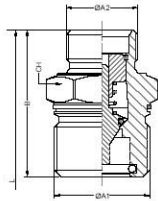

DN	ØA1	ØA2	Abc		CH1 mm	CH2 mm	C mm	ØF mm	L mm
20	3/4" BSP		201.11114AE	250Bar	46	50	78	44	138

25	1" BSP		201.11115AF	230Bar	55	50	83	53,30	148
----	--------	--	-------------	--------	----	----	----	-------	-----

DN	ØA2	Abc		CH1 mm	C mm	ØF mm	L mm
----	-----	-----	--	--------	------	-------	------

20	3/4" BSP	201.11114BF	250Bar	46	68	44	118,50
----	----------	-------------	--------	----	----	----	--------

DN	ØA1	Abc		E/C mm	B mm	ØD mm	L mm
----	-----	-----	--	--------	------	-------	------

DN	ØA1	ØA2	Abc		E/C mm	B mm	ØD mm	L mm
----	-----	-----	-----	--	--------	------	-------	------

20	3/4" BSP		201.12114BF	250Bar	33	74	117	118,50
----	----------	--	-------------	--------	----	----	-----	--------

SERIES	MATERIAL	PART	CLOSING	O-RING	SIZE	THREAD
VCR	201.	1 CARBON ST.	1 MALE	1 POPPET V.	0 WITHOUT	4 3/4" 20
			2 FEMALE		1 NBR	5 1" 25
					2 VITON	

2 letters as per Table OF Threads.

- ⊗ Manufactured in carbon steel.
- ⊗ Designed for the protection of female and male parts during the disconnection.