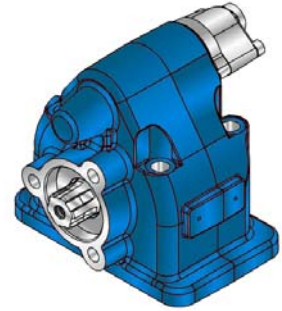

PTO
PTO

PTO / Series CJ

| | | | |
|-------|-------|---|------------------|
| 42C1J | XX | Y | ZZZ |
| | | | Outlet version |
| | | | Available option |
| | | | Control option |
| | Model | | |

PTO

42C1J

PTO

| | | |
|--------------------|-----------------|--|
| | Output 1 | |
| Torque (Nm) | 150 | |
| Int. ratio | 1 | |

VEHICLE MOTION DIRECTION