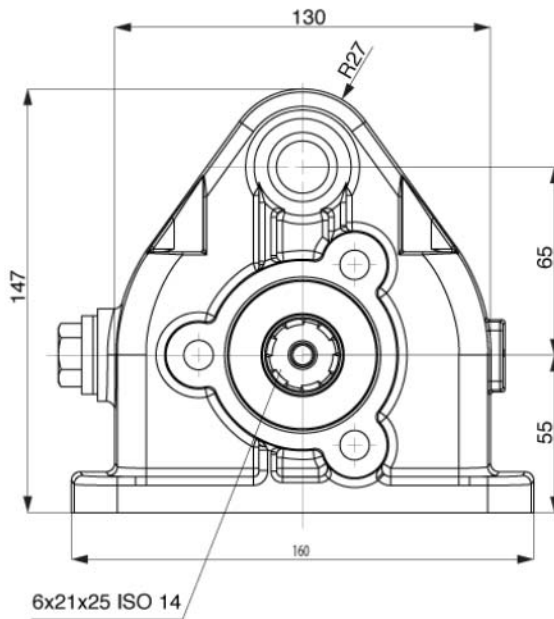

PTO
PTO

PTO / Series CJ

| | | | |
|-------|-------|---|------------------|
| 42C1J | XX | Y | ZZZ |
| | | | Outlet version |
| | | | Available option |
| | | | Control option |
| | Model | | |

PTO

42C1J

PTO

| | | |
|--------------------|-----------------|--|
| | Output 1 | |
| Torque (Nm) | 150 | |
| Int. ratio | 1 | |

VEHICLE MOTION DIRECTION