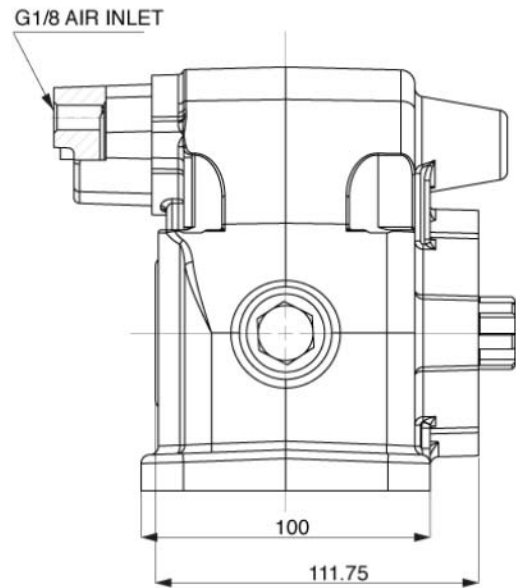

PTO
PTO

PTO / Series CJ

| | | | |
|-------|-------|---|------------------|
| 42C1J | XX | Y | ZZZ |
| | | | Outlet version |
| | | | Available option |
| | | | Control option |
| | Model | | |

PTO

42C1J

PTO

| | | |
|--------------------|-----------------|--|
| | Output 1 | |
| Torque (Nm) | 150 | |
| Int. ratio | 1 | |

VEHICLE MOTION DIRECTION