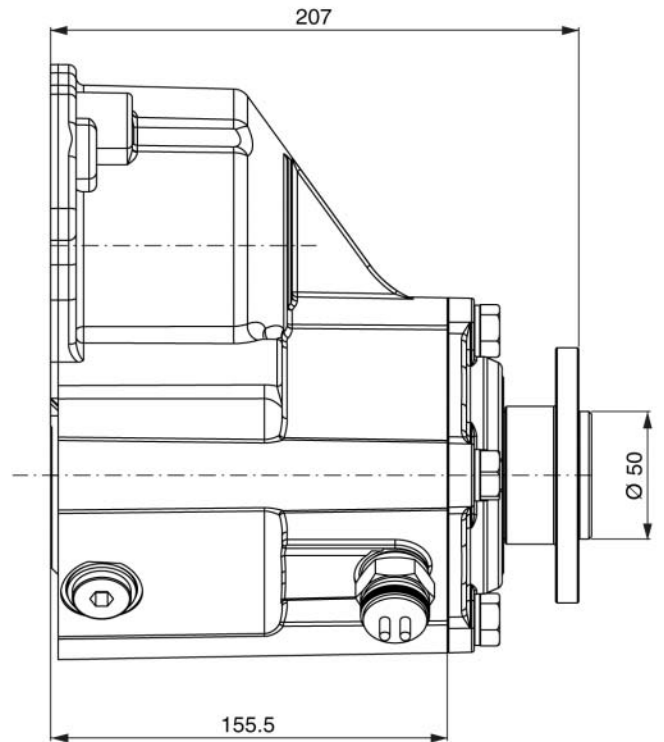

PTO
PTO

PTO / Series C1

42C1E	XX	Y	ZZZ
			Outlet version
			Available option
			Control option

PTO

Model

42C1E

PTO

	Output 1	
Torque (Nm)	950	
Int. ratio	1,33	

IMAGE NOT AVAILABLE

VEHICLE MOTION DIRECTION