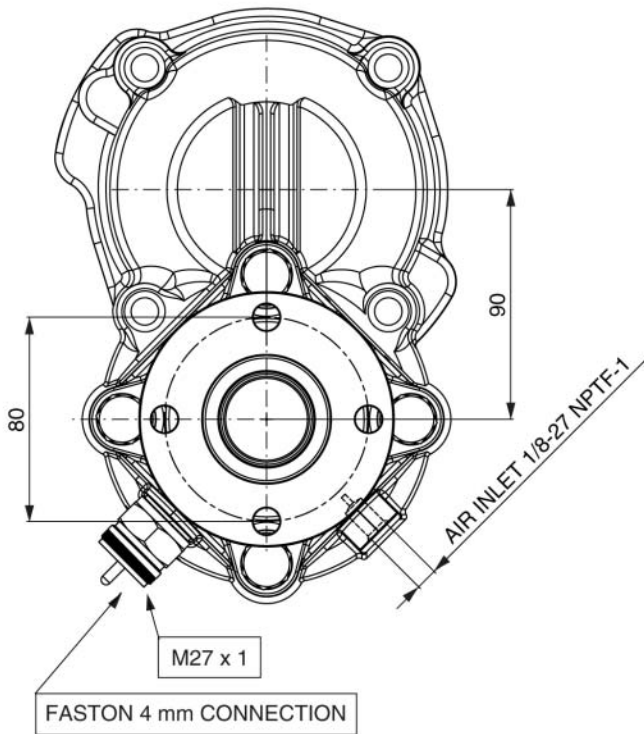

PTO
PTO

PTO / Series C1

42C1E	XX	Y	ZZZ
			Outlet version
			Available option
			Control option

PTO

Model

42C1E

PTO

	Output 1	
Torque (Nm)	950	
Int. ratio	1,33	

IMAGE NOT AVAILABLE

VEHICLE MOTION DIRECTION