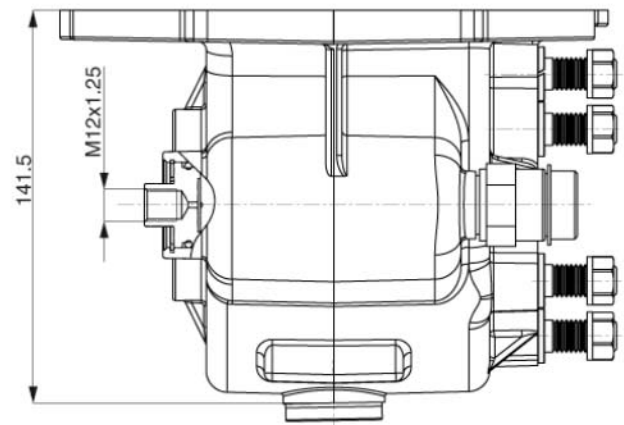

PTO
PTO

PTO / Series BD

42308	XX	Y	ZZZ
			Outlet version
			Available option
			Control option

PTO

42308

PTO

	Output 1	
Torque (Nm)	400	
Int. ratio	1	

VEHICLE MOTION DIRECTION