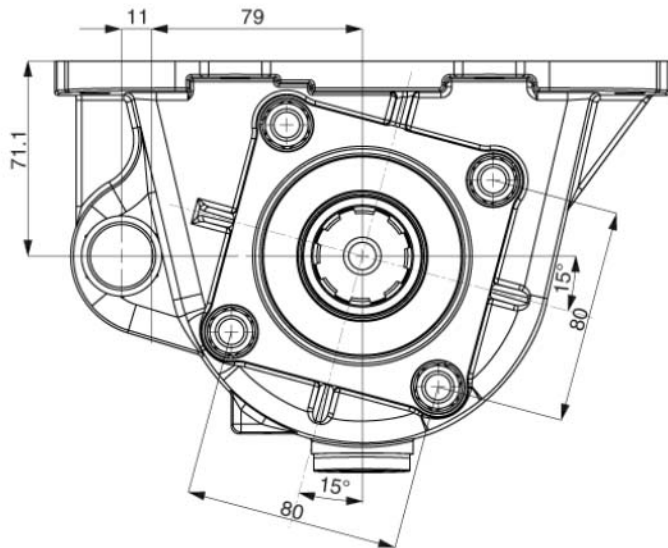

PTO
PTO

PTO / Series BD

42308	XX	Y	ZZZ
			Outlet version
			Available option
			Control option

PTO

42308

PTO

	Output 1	
Torque (Nm)	400	
Int. ratio	1	

VEHICLE MOTION DIRECTION