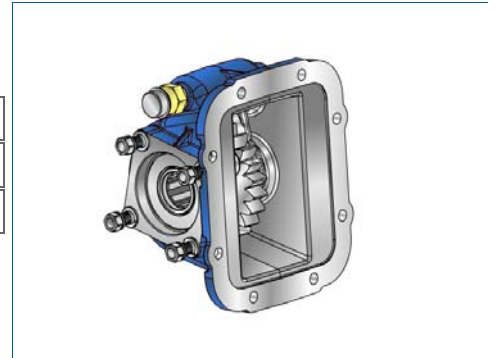

PTO
PTO

PTO / Series BD

42308	XX	Y	ZZZ
			Outlet version
			Available option
			Control option

PTO

42308

PTO

	Output 1	
Torque (Nm)	400	
Int. ratio	1	

VEHICLE MOTION DIRECTION