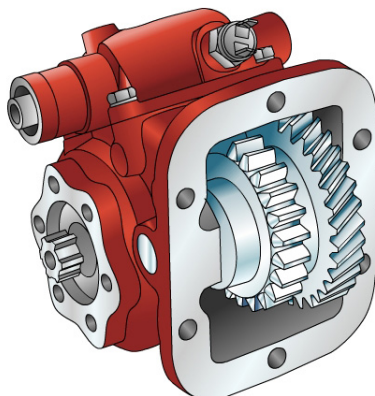

#PTO SAE 6F RAPP. MEDIA SCAT. STANDARD X PTO TOTALI 42589/0

Outlet version  
 Available option  
 Control option  
 Model  
 PTO

	<b>Output 1</b>		<b>Number of teeth</b>	31
<b>Torque (Nm)</b>	250		<b>Module</b>	3
<b>Int. ratio</b>	1,41		<b>Replace</b>	
<b>Number of axles</b>	2		<b>Replaced by</b>	

### Command type

- Electric    
  Hydraulic    
  Mechanical    
  Fixed engagement    
  Pneumatic    
  Vacuum system